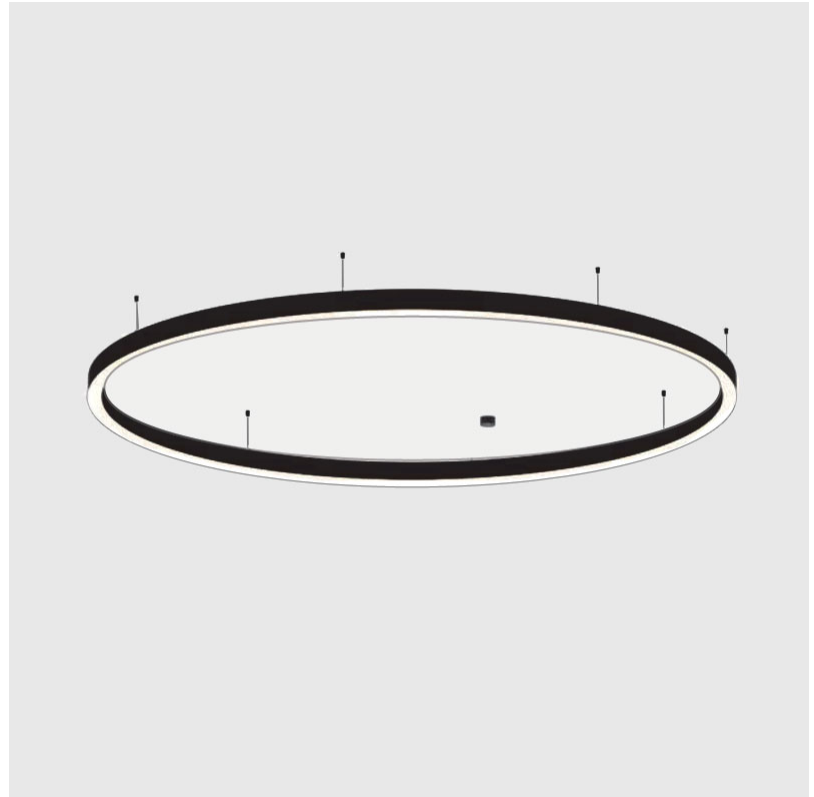

GENERAL

Series: Glorious
Subseries: Glorious 65
Partner: Prolicht
Division: Architectural
Installation: Suspension
Product Type: Pendant
Mounting Location: Ceiling
Light Distribution: Direct / Indirect

PHYSICAL

Shape: Round
Diameter (mm): 3000
Diameter (in): 118 7/8
Height (mm): 90
Height (in): 3 9/16
Max. Overall Height (mm): 2090
Max. Overall Height (in): 82 7/16
Weight (kg): 31.716
Weight (lbs): 69.93
Diffuser: PMMA - Opal / Microprism / Clear Microprism
Fixture Finish: SSR / BKV / CWI / CRY / HAB / UFT / ITA / RUA / FTG / MYG / LOD / PUS / FRO / FUP / KIA / POP / BLS / SPG / MEY / GOH / CHC / COM / ABZ / JAG / OBR / MOS / ROR
Fixture Material: PMMA / Aluminum
Cable Details: 2000mm/78 3/4" or 6000mm/236 1/4" Cable Transparent

ELECTRICAL

Lamp Type: LED (Zhaga Standard)
Input Wattage (W): 308
Total Output Wattage (W): 192 / 84
Dimming: Tri-Mode (Non-Dimming and Phase Dimming (120Vac only) and 0-10V Dimming)
Driver Included: Yes
Driver Location: Integrated
Driver Type: Constant Current - Universal
Driver Class: Class 2
Input Voltage (V): 120 - 277
Constant Current (MA): 350

LED

Color Temperature (°K): 2700 / 3000 / 3500 / 4000
Max. Delivered Lumen (lm): Max 40453
Nominal Lumen (lm): Max 48892
CRI: >90 CRI
Lamp Life (hrs): 50000

OPTICAL

RATINGS AND CERTIFICATIONS

Certified By: Certified for North American Standards
IP rating: IP20

2870mm 113"

3000mm 118 7/8"