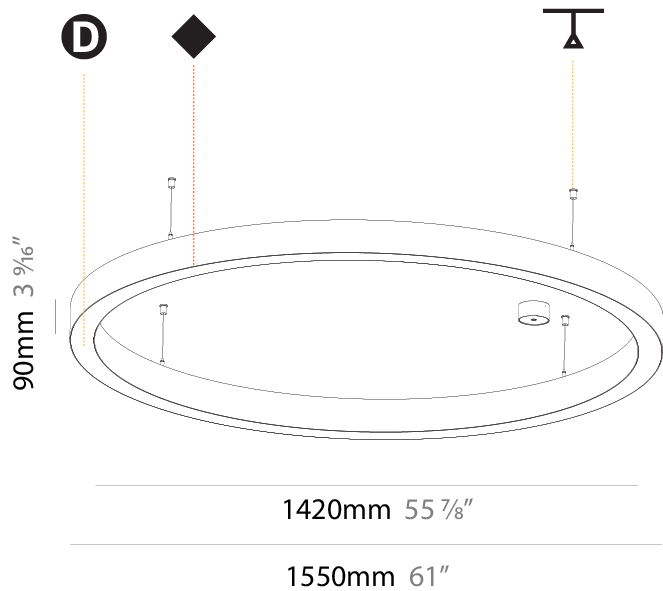

GENERAL

Series: Glorious
Subseries: Glorious 65
Partner: Prolicht
Division: Architectural
Installation: Suspension
Product Type: Pendant
Mounting Location: Ceiling
Light Distribution: Direct

PHYSICAL

Shape: Round
Diameter (mm): 1550
Diameter (in): 61
Depth (mm): 90
Depth (in): 3 9/16
Max. Overall Height (mm): 2090
Max. Overall Height (in): 82 7/16
Weight (kg): 14.447
Weight (lbs): 31.78
Diffuser: [PMMA - Opal / Microprism / Clear Microprism](#)
Fixture Finish: [SSR / BKV / CWI / CRY / HAB / UFT / ITA / RUA / FTG / MYG / LOD / PUS / FRO / FUP / KIA / POP / BLS / SPG / MEY / GOH / CHC / COM / ABZ / JAG / OBR / MOS / ROR](#)
Fixture Material: [PMMA / Aluminum](#)
Cable Details: [2000mm/78 3/4" or 6000mm/236 1/4" Cable Transparent](#)

ELECTRICAL

Lamp Type: LED (Zhaga Standard)
Input Wattage (W): 104.2
Total Output Wattage (W): 96
Dimming: [Tri-Mode (Non-Dimming and Phase Dimming (120Vac only) and 0-10V Dimming)](#)
Driver Included: Yes
Driver Location: Integrated
Driver Type: Constant Current - Universal
Driver Class: Class 2
Input Voltage (V): 120 - 277
Constant Current (MA): 350

LED

Color Temperature (°K): [2700 / 3000 / 3500 / 4000](#)
Max. Delivered Lumen (lm): Max 14295
Nominal Lumen (lm): Max 17264
CRI: >90 CRI
Efficiency (%): 88
Lamp Life (hrs): 50000

OPTICAL

RATINGS AND CERTIFICATIONS

Certified By: Certified for North American Standards
IP rating: IP20