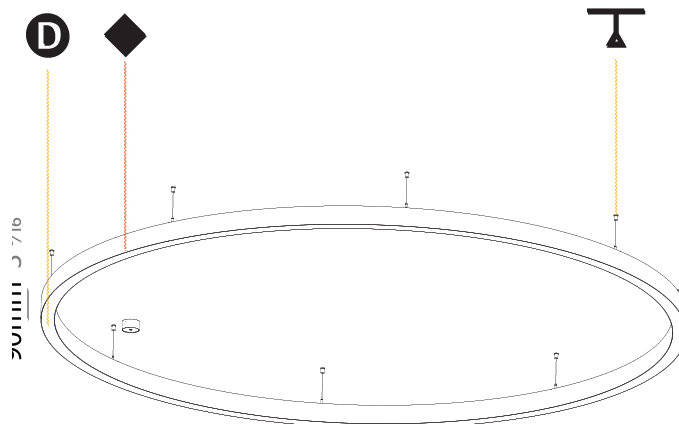

GENERAL

Series: Glorious
Subseries: Glorious 65
Partner: Prolicht
Division: Architectural
Installation: Suspension
Product Type: Pendant
Mounting Location: Ceiling
Light Distribution: Direct / Indirect

PHYSICAL

Shape: Round
Diameter (mm): 3000
Diameter (in): 118 7/8
Height (mm): 90
Height (in): 3 9/16
Max. Overall Height (mm): 2090
Max. Overall Height (in): 82 7/16
Weight (kg): 31.716
Weight (lbs): 69.93
Diffuser: PMMA - Opal / Microprism / Clear Microprism
Fixture Finish: SSR / BKV / CWI / CRY / HAB / UFT / ITA / RUA / FTG / MYG / LOD / PUS / FRO / FUP / KIA / POP / BLS / SPG / MEY / GOH / CHC / COM / ABZ / JAG / OBR / MOS / ROR
Fixture Material: PMMA / Aluminum
Cable Details: 2000mm/78 3/4" or 6000mm/236 1/4" Cable Transparent

ELECTRICAL

Lamp Type: LED (Zhaga Standard)
Input Wattage (W): 308
Total Output Wattage (W): 192 / 84
Dimming: Tri-Mode (Non-Dimming and Phase Dimming (120Vac only) and 0-10V Dimming)
Driver Included: Yes
Driver Location: Integrated
Driver Type: Constant Current - Universal
Driver Class: Class 2
Input Voltage (V): 120 - 277
Constant Current (MA): 350

LED

Color Temperature (°K): 2700 / 3000 / 3500 / 4000
Max. Delivered Lumen (lm): Max 40453
Nominal Lumen (lm): Max 48892
CRI: >90 CRI
Lamp Life (hrs): 50000

OPTICAL

RATINGS AND CERTIFICATIONS

Certified By: Certified for North American Standards
IP rating: IP20

2870mm 113"

3000mm 118 7/8"