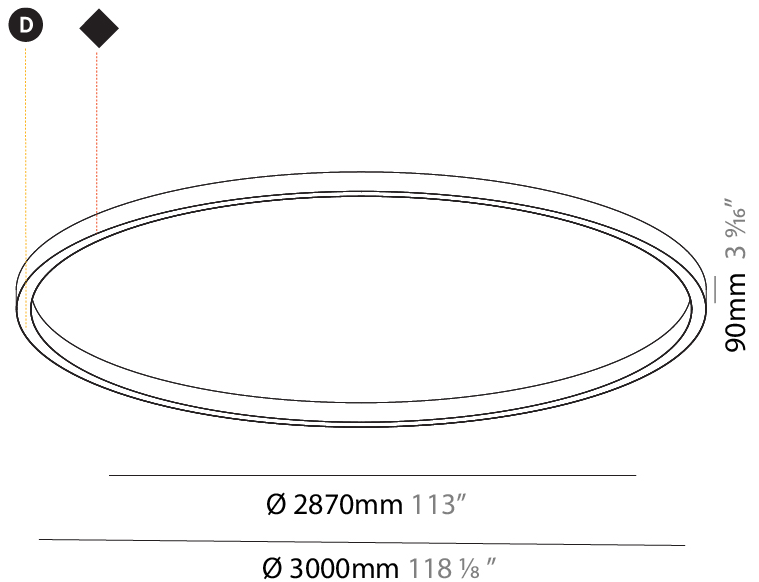

GENERAL

Series: Glorious
Subseries: Glorious 65
Partner: Prolicht
Division: Architectural
Installation: Surface
Product Type: Ceiling Surface
Mounting Location: Ceiling
Light Distribution: Direct

PHYSICAL

Shape: Round
Diameter (mm): 3000
Diameter (in): 118 7/8
Height (mm): 90
Height (in): 3 9/16
Weight (kg): 26.5
Weight (lbs): 57.83
Diffuser: PMMA - Opal / Microprism / Clear Microprism
Fixture Finish: SSR / BKV / CWI / CRY / HAB / UFT / ITA / RUA / FTG / MYG / LOD / PUS / FRO / FUP / KIA / POP / BLS / SPG / MEY / GOH / CHC / COM / ABZ / JAG / OBR / MOS / ROR
Fixture Material: PMMA / Aluminum

ELECTRICAL

Lamp Type: LED (Zhaga Standard)
Input Wattage (W): 208.4
Total Output Wattage (W): 192
Dimming: Tri-Mode (Non-Dimming and Phase Dimming (120Vac only) and 0-10V Dimming)
Driver Included: Yes
Driver Location: Integrated
Driver Type: Constant Current - Universal
Driver Class: Class 2
Input Voltage (V): 120 - 277
Constant Current (MA): 350

LED

Color Temperature (°K): 2700 / 3000 / 3500 / 4000
Max. Delivered Lumen (lm): Max 26347
Nominal Lumen (lm): Max 31820
CRI: >90 CRI
Efficiency (%): 88.4
Lamp Life (hrs): 50000

OPTICAL

RATINGS AND CERTIFICATIONS

Certified By: Certified for North American Standards
IP rating: IP20